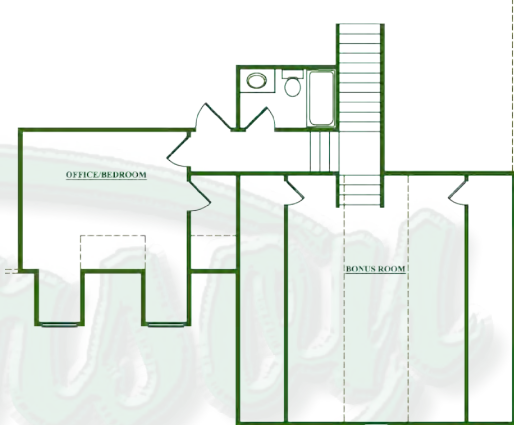

## First Floor

## Second Floor

**Approximate**  
Square Footage **2,430 Sq. Ft.**

The Spruce is a two story, 3-4 bedroom, 3 bath home with formal dining, a large great room with fireplace adjoining the kitchen and breakfast nook. The large master suite features a trayed ceiling, double vanities, garden tub, separate shower and large walk-in closet. The upstairs area has a large bonus room above the two car garage, a fourth bedroom or office and a full bath.