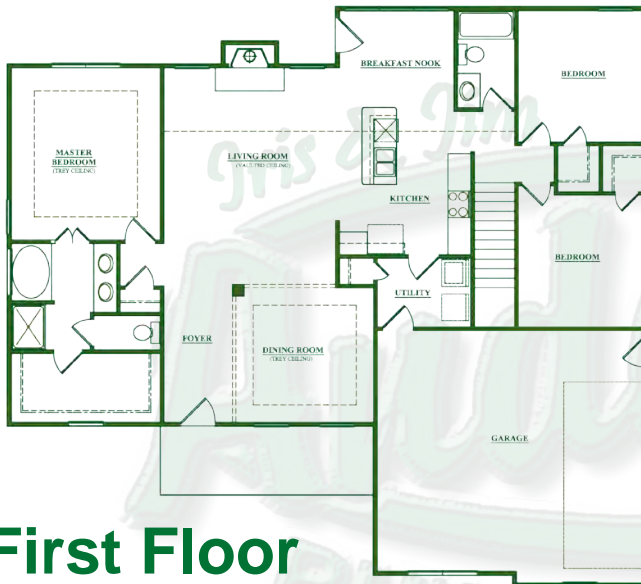

## First Floor

## Second Floor

**Approximate**  
Square Footage **2,430 Sq. Ft.**

The Spruce is a two story, 3-4 bedroom, 3 bath home with formal dining, a large great room with fireplace adjoining the kitchen and breakfast nook. The large master suite features a trayed ceiling, double vanities, garden tub, separate shower and large walk-in closet. The upstairs area has a large bonus room above the two car garage, a fourth bedroom or office and a full bath.